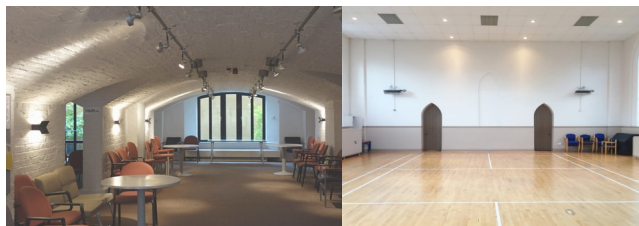

Parish Administrator: Amie Dotchin
office@stmargaretslee.org.uk
020 8318 9643

St Margaret's Visitors' Centre
Brandram Road SE13 5EA

Normal opening hours are Tues-Thu 10am-2pm
Outside of these hours please leave a message and we will get back to you as soon as possible.

If you would like to subscribe to Leeway, our quarterly e-newsletter, please provide your email address below and return this slip to the Visitors' Centre post box.

Email: _____

HIRE OF THE CHURCH, CRYPT & KINGSWOOD HALLS

St Margaret's has a range of fully accessible spaces available to hire.

The Church is Grade 2* listed with a lavishly decorated gothic revivalist interior. Facilities include a Bechstein grand piano, superb organ and seating for up to 250. Suitable for concerts, recitals, exhibitions, lectures, film shoots etc.

The Crypt is a bright, modern space with capacity for 50 seated and 100 standing. Facilities include a kitchen with licensed bar. Suitable for business meetings, exhibitions, lectures, regular groups and meetings etc.

The Kingswood Halls comprise a large main hall with 130 seated capacity and a separate smaller annexe with 40 seated capacity. Suitable for children's parties, quiz nights, charity fundraising events and regular group meetings such as dance classes and playgroups. The halls have a car park on site.

Crypt

Kingswood Halls main hall

Booking Enquiries

St Margaret's Visitors' Centre
Brandram Road
SE13 5EA

Tel: 020 83189643

Email: community@stmargaretslee.org.uk